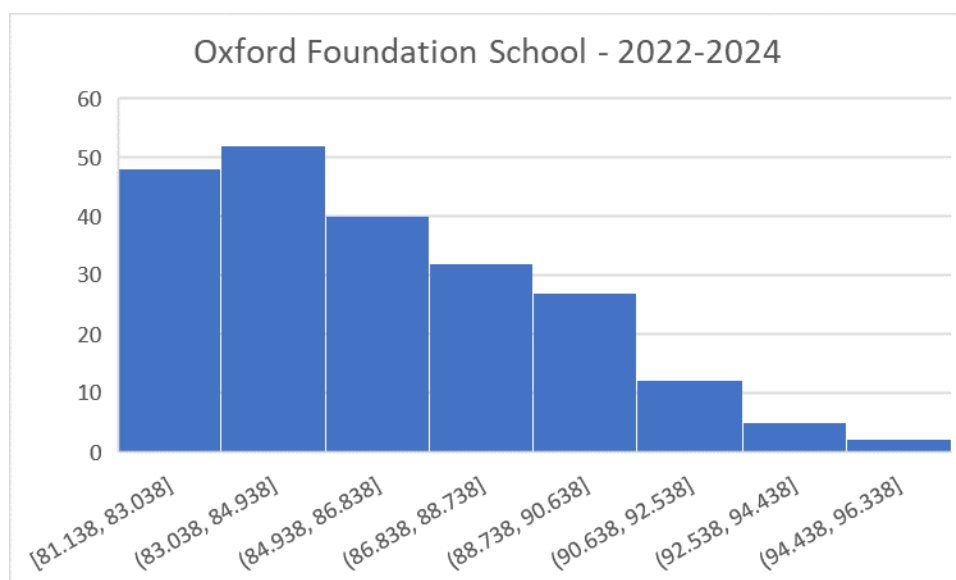

Oxford Foundation School Scoring Range 2022 – 2024

The table below shows the range of scores achieved by candidates that have been allocated to the Oxford Foundation School for Foundation Years 2022 – 2024. These scores do not include any pre-allocated applications below the lowest standard allocation score.

Score	No. of Applicants
95.46	1
95.093	1
93.559	1
93.463	1
92.945	1
92.769	1
92.617	1
92.407	1
92.339	1
92.31	1
91.945	1
91.772	1
91.71	1
91.431	1
91.157	1
91.138	1
91.032	1
90.925	1
90.835	1
90.633	1
90.602	1
90.571	1
90.339	1
90.095	1
90.027	1
89.926	1
89.916	1
89.741	1
89.665	1
89.522	1
89.428	1
89.418	1
89.411	1
89.359	1
89.33	1
89.31	1
89.238	1
89.219	1